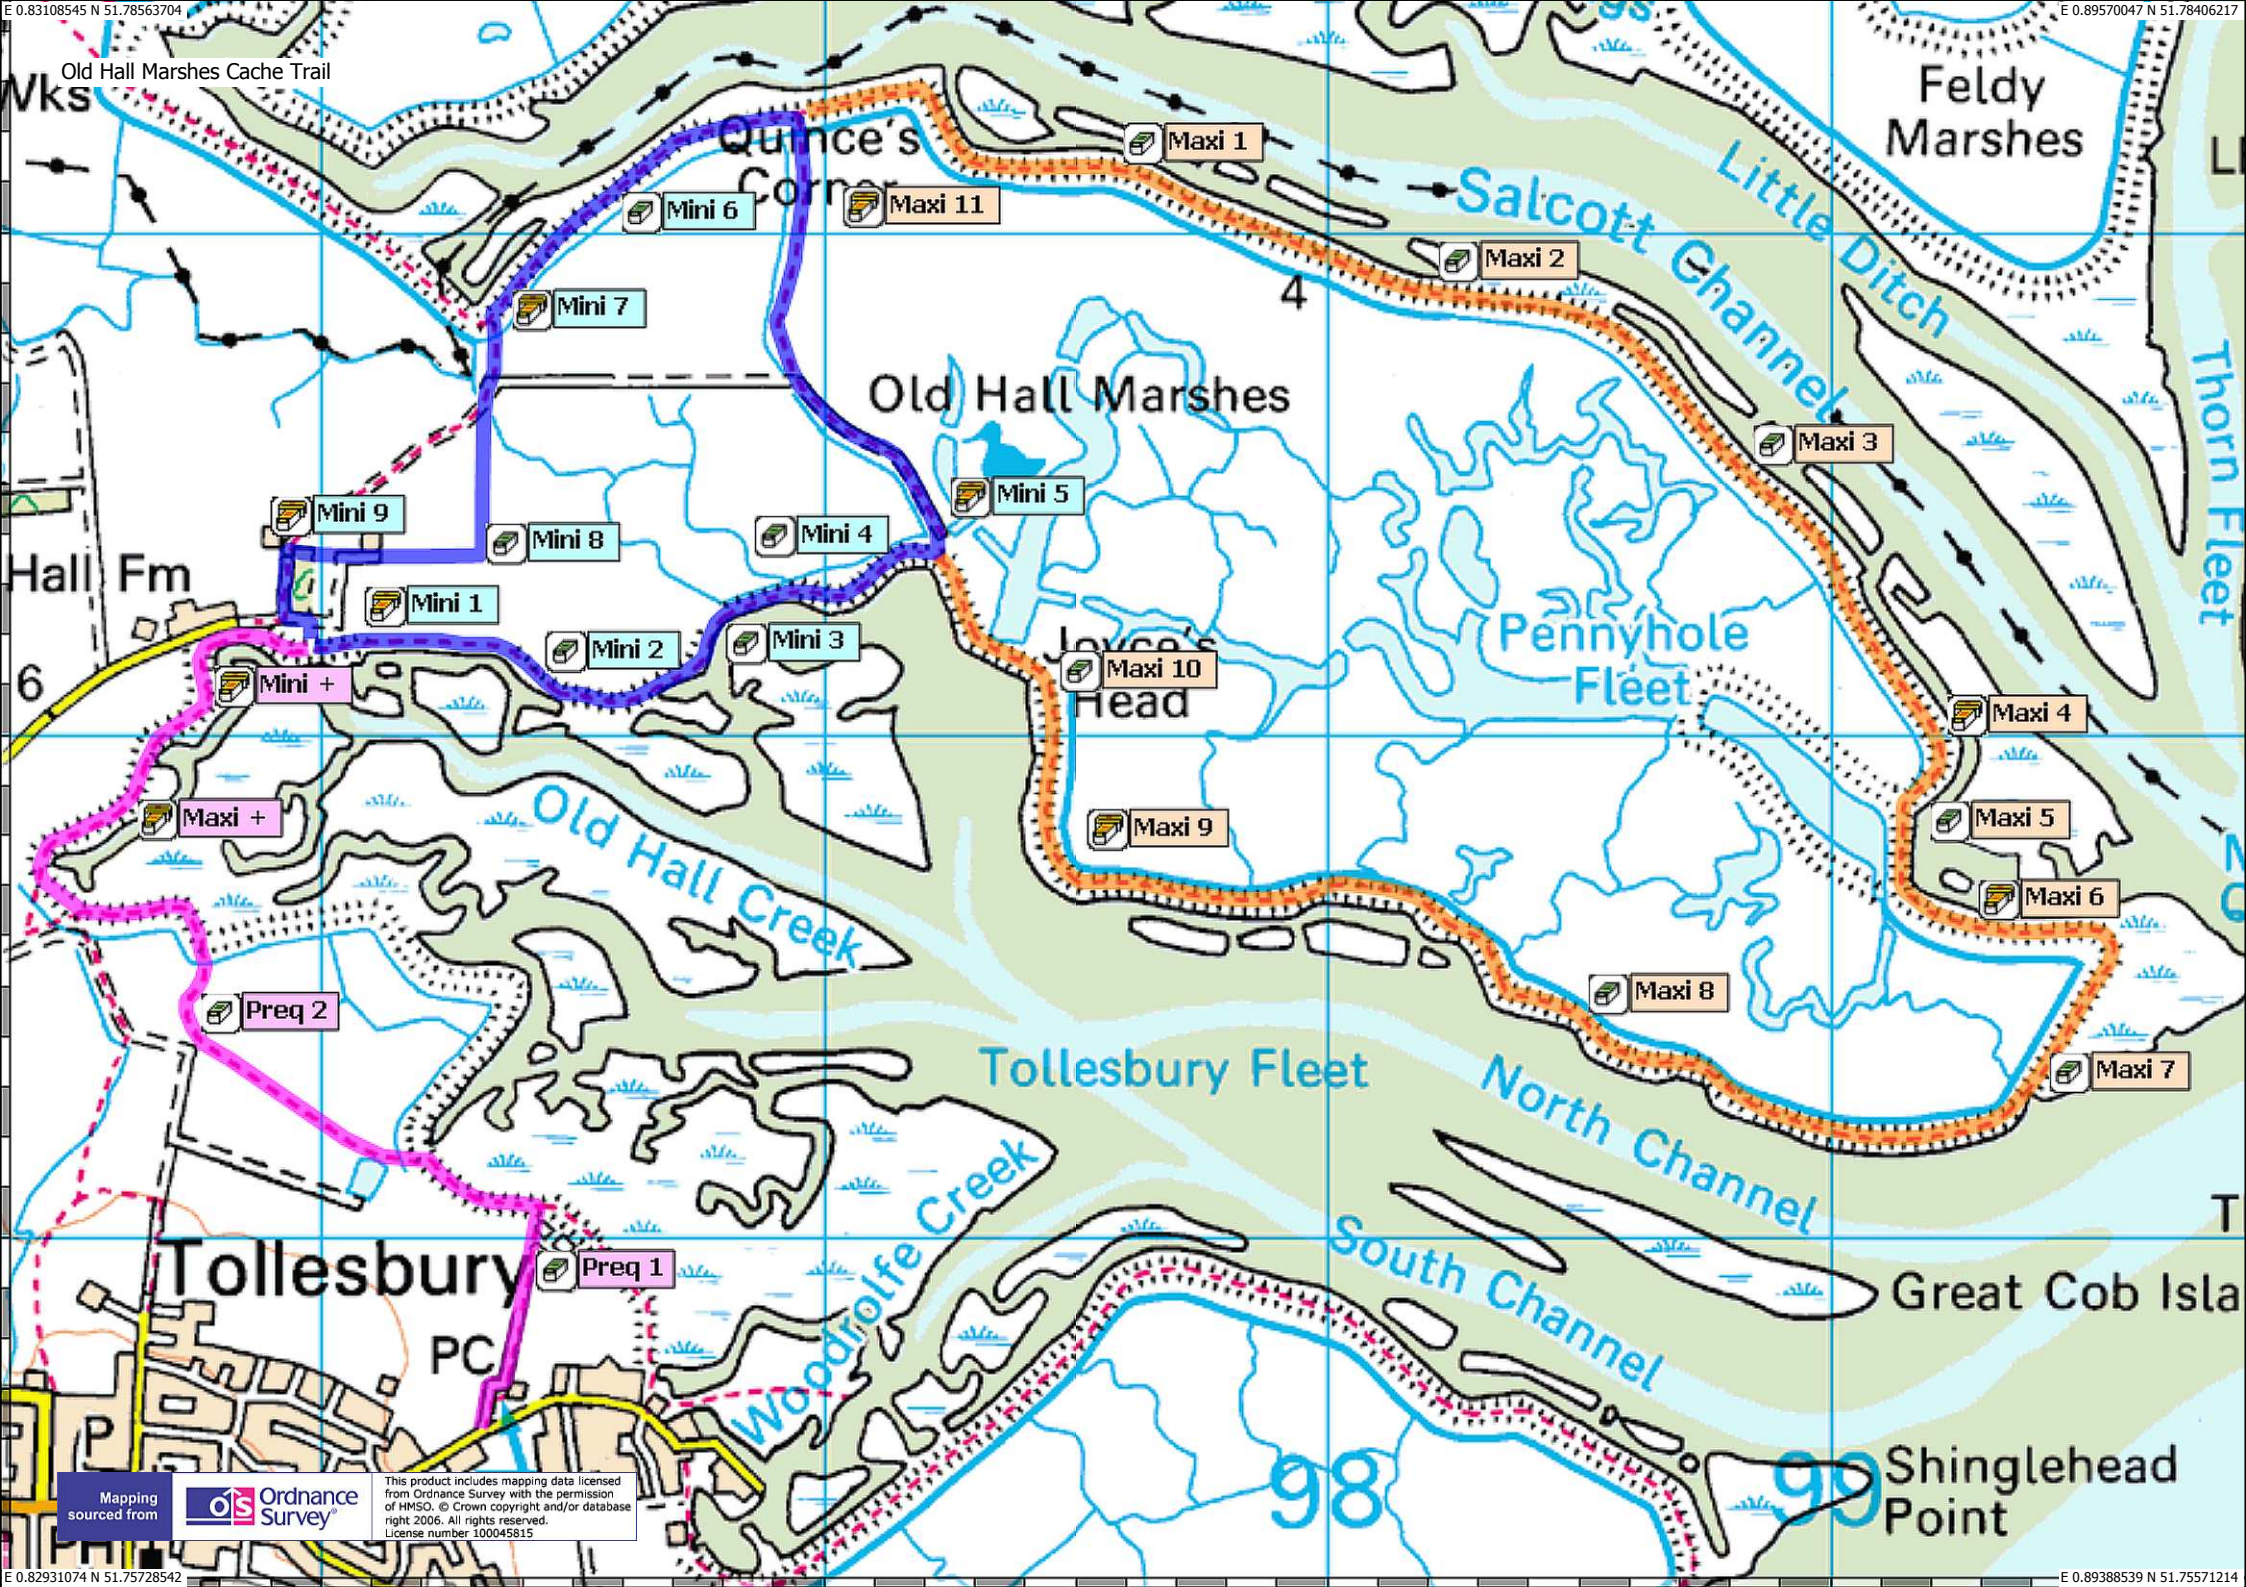

Old Hall Marshes Cache Trail

Hall Fm

6

Quince's Corner

Old Hall Marshes

Love's Head

Pennyhole Fleet

Old Hall Creek

Tollesbury Fleet

North Channel

Tollesbury

PC

Woodrolfe Creek

South Channel

Great Cob Island

Shinglehead Point

Mapping sourced from Ordnance Survey